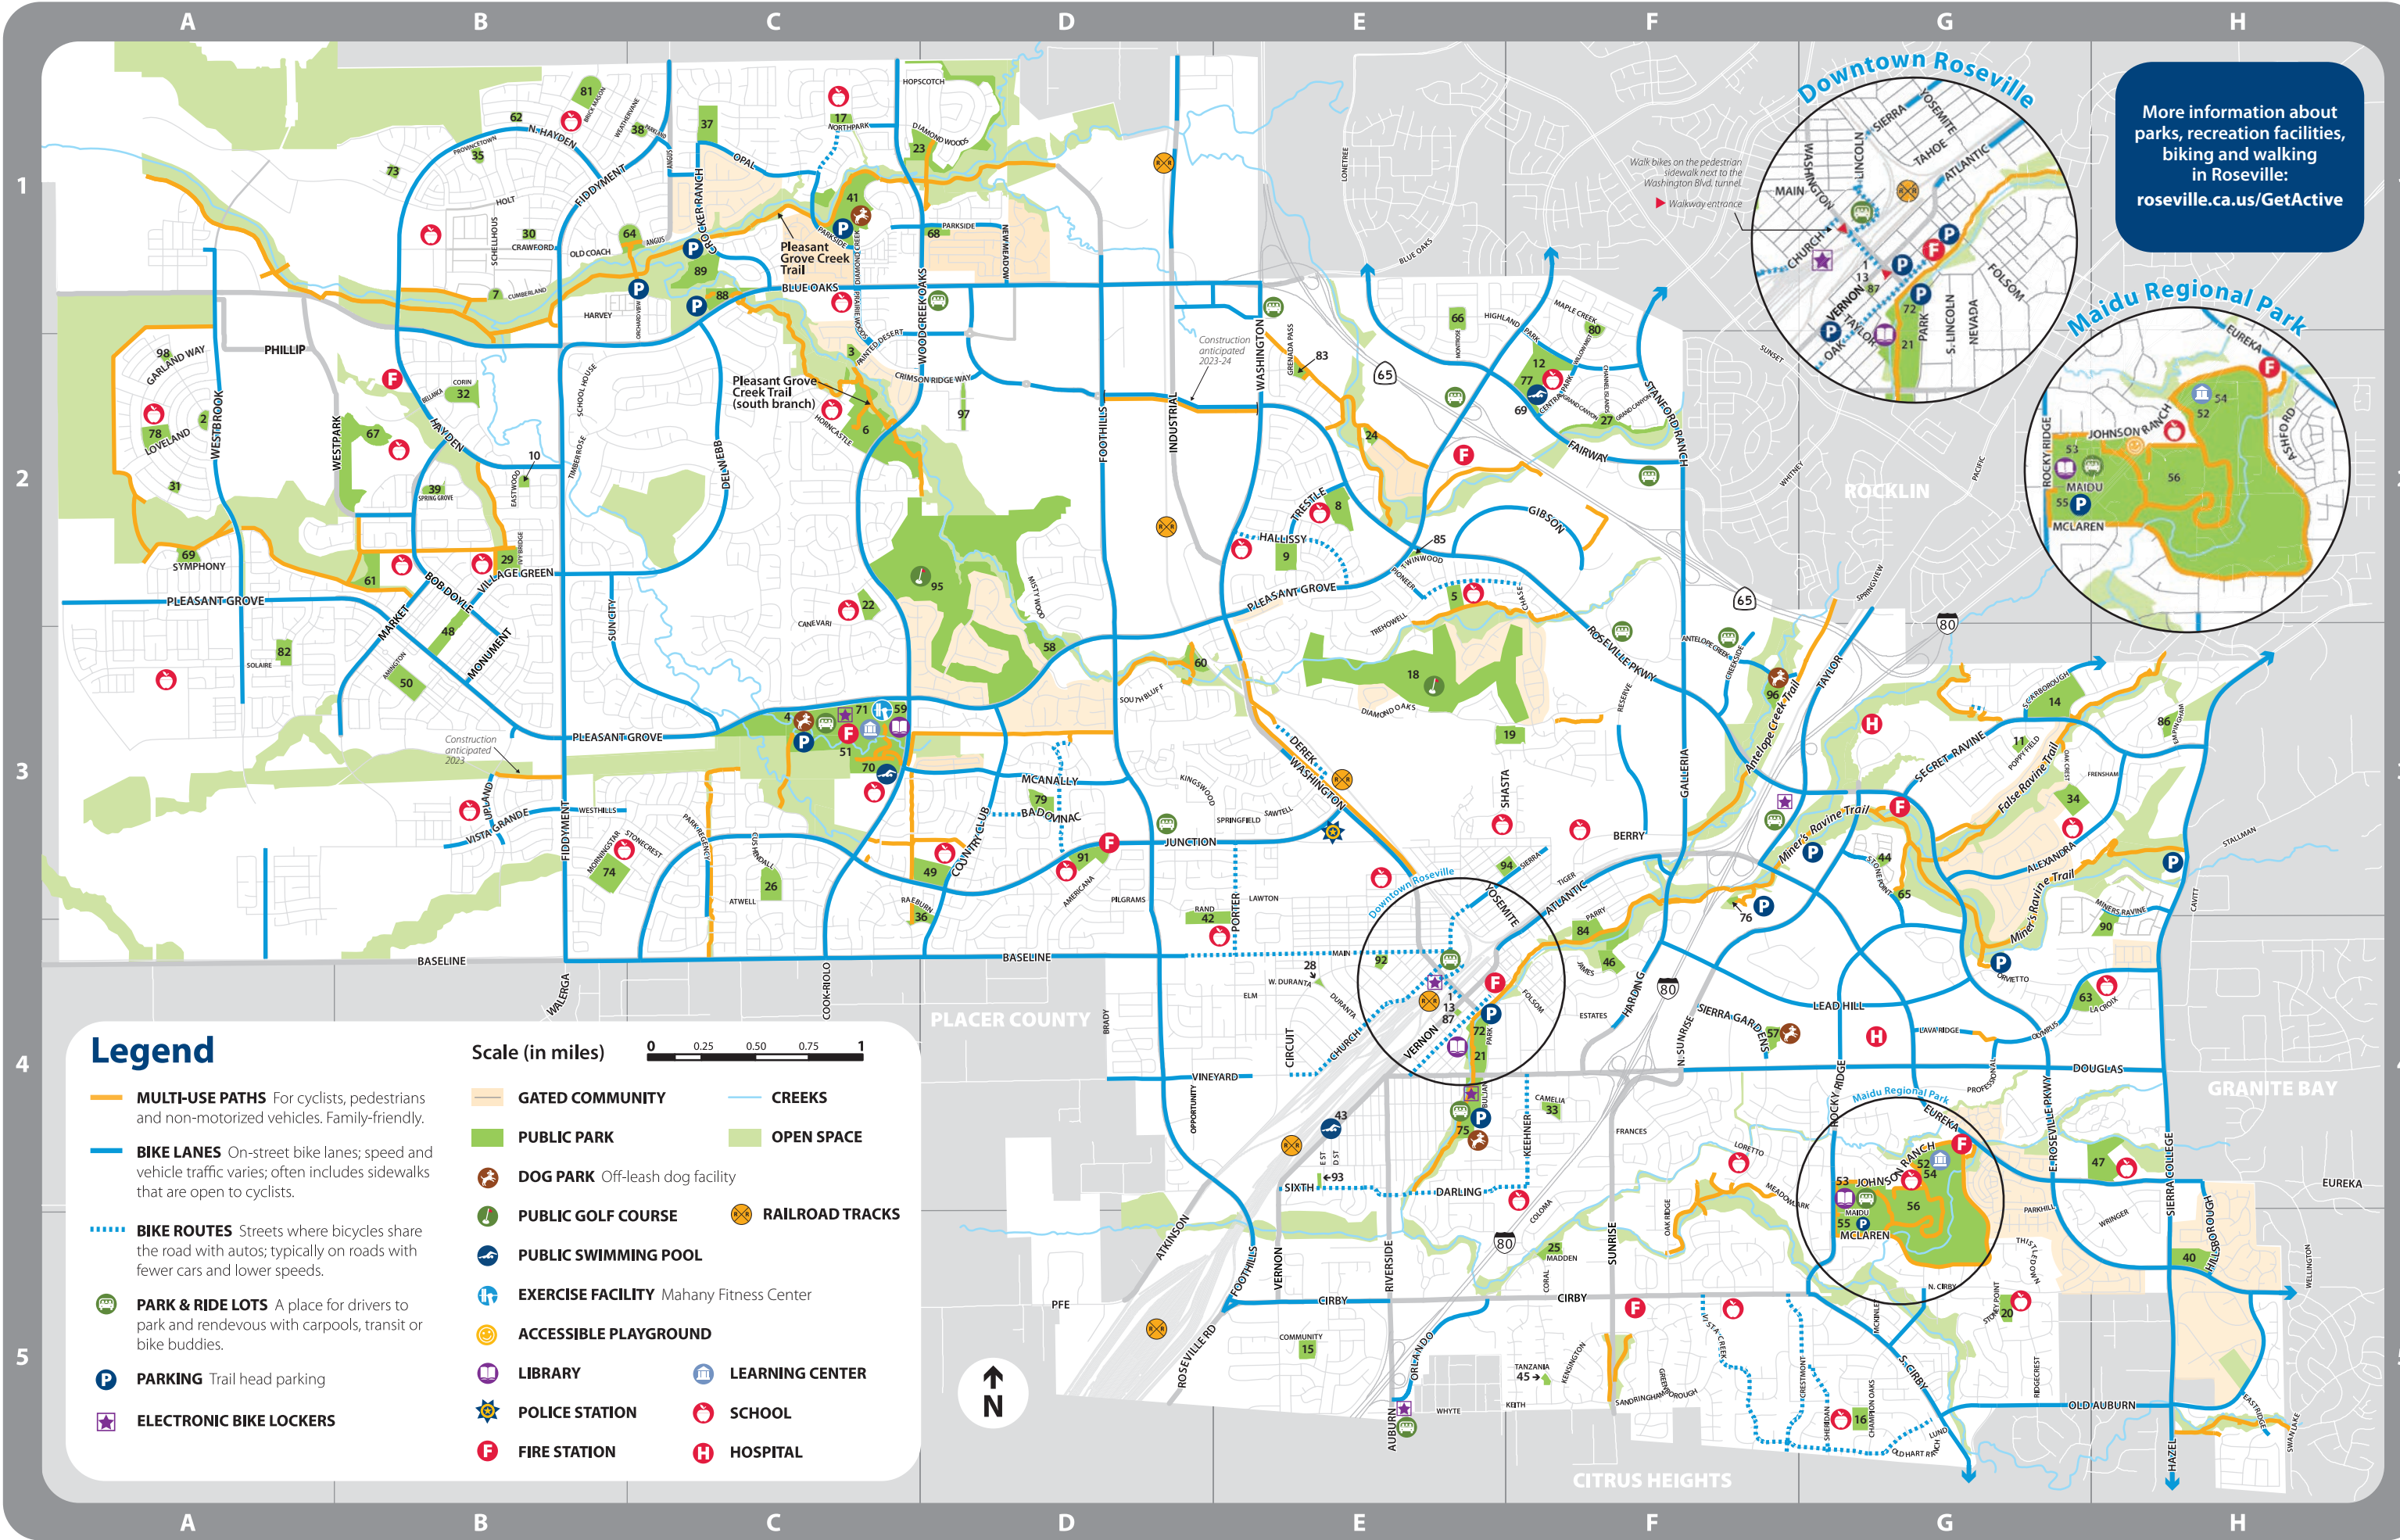

More information about parks, recreation facilities, biking and walking in Roseville: roseville.ca.us/GetActive